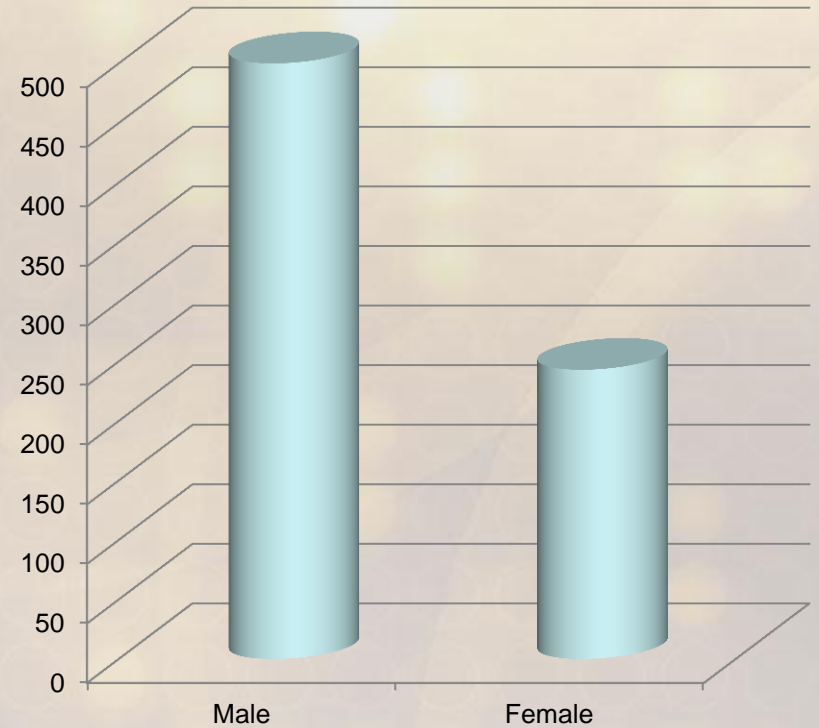

Faculty Statistics – cont.

Male

Female

Faculty Statistics – cont.

Combined

Faculty Statistics – cont.

	Total
Whites	2674
Non-Whites	743

	Non-Whites
Male	559
Female	243