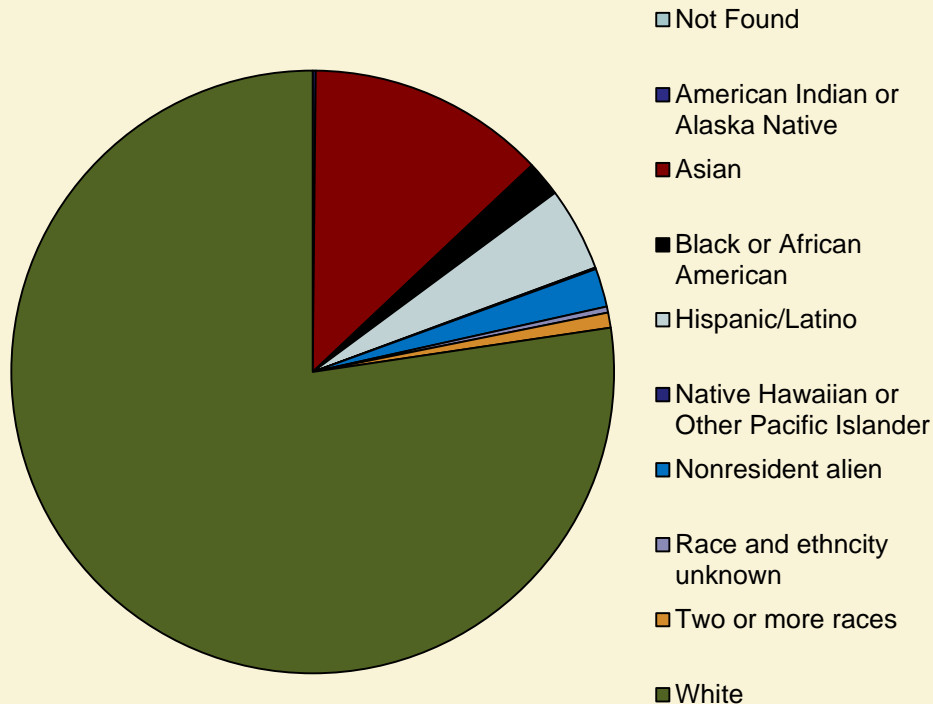

Women and Minorities in Research

University of Florida

Faculty Statistics Current Fiscal Year

Faculty Statistics

<u>Categories</u>	<u>Male</u>	<u>Female</u>	<u>(blank)</u>
Not Found			1.5%
American Indian or Alaska Native	0.1%	0.0%	
Asian	8.9%	3.7%	
Black or African American	1.3%	1.3%	
Hispanic/Latino	3.1%	1.7%	
Native Hawaiian or Other Pacific Islander	0.1%		
Nonresident alien	1.4%	0.6%	
Race and ethnicity unknown	0.2%	0.1%	
Two or more races	0.6%	0.1%	
White	53.7%	21.5%	
Grand Total	69.4%	29.1%	1.5%

Faculty Statistics – cont.

Male

Female

Faculty Statistics – cont.

Combined

Faculty Statistics – cont.

	Total
Whites	2674
Non-Whites	743

	Non-Whites
Male	559
Female	243