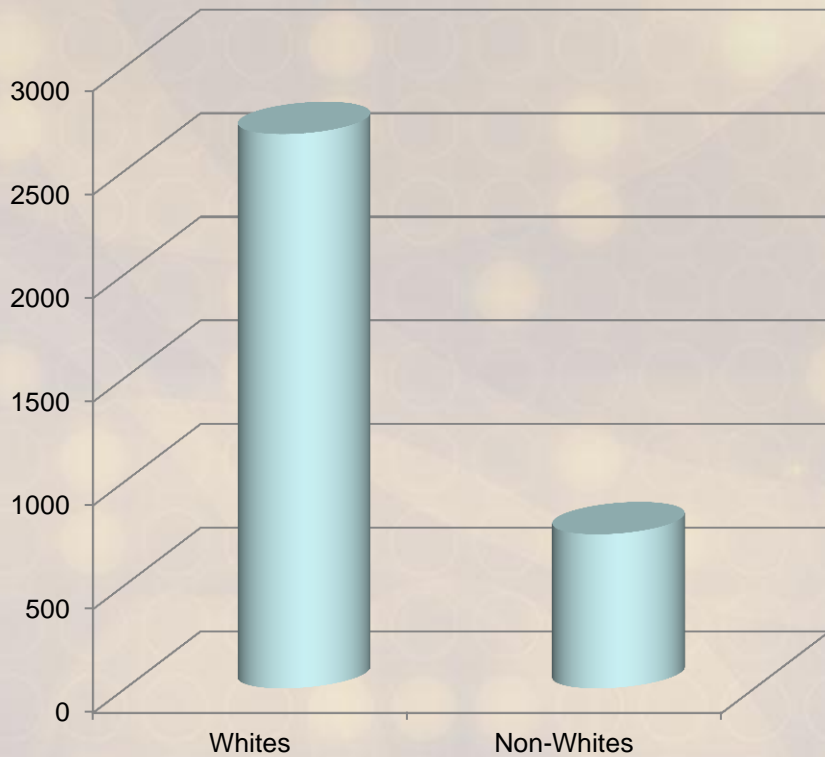

Faculty Statistics – cont.

Male

Female

Faculty Statistics – cont.

Combined

Faculty Statistics – cont.

	Total
Whites	2674
Non-Whites	743

	Non-Whites
Male	559
Female	243

Faculty Statistics – cont.

Non-Whites & Women	1535
Men Whites	1909

Faculty Statistics

Awards by Race/FY(Female)

Faculty Statistics

Awards by Race/FY(Female) diff chart