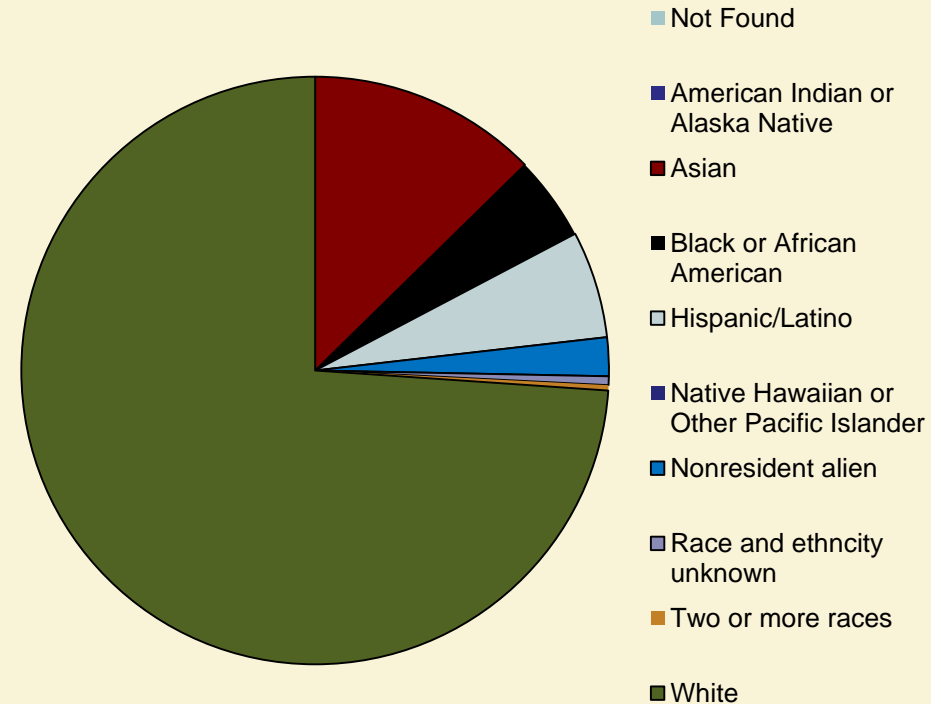

Women and Minorities in Research

University of Florida

Faculty Statistics Current Fiscal Year

Faculty Statistics

<u>Categories</u>	<u>Male</u>	<u>Female</u>	<u>(blank)</u>
Not Found			1.5%
American Indian or Alaska Native	0.1%	0.0%	
Asian	8.9%	3.7%	
Black or African American	1.3%	1.3%	
Hispanic/Latino	3.1%	1.7%	
Native Hawaiian or Other Pacific Islander	0.1%		
Nonresident alien	1.4%	0.6%	
Race and ethnicity unknown	0.2%	0.1%	
Two or more races	0.6%	0.1%	
White	53.7%	21.5%	
Grand Total	69.4%	29.1%	1.5%

Faculty Statistics – cont.

Male

Female

Faculty Statistics – cont.

Combined

Faculty Statistics – cont.

	Total
Whites	2674
Non-Whites	743

	Non-Whites
Male	559
Female	243

Faculty Statistics – cont.

Non-Whites & Women	1535
Men Whites	1909

Faculty Statistics

Awards by Race/FY(Female)

Faculty Statistics

Awards by Race/FY(Female) diff chart