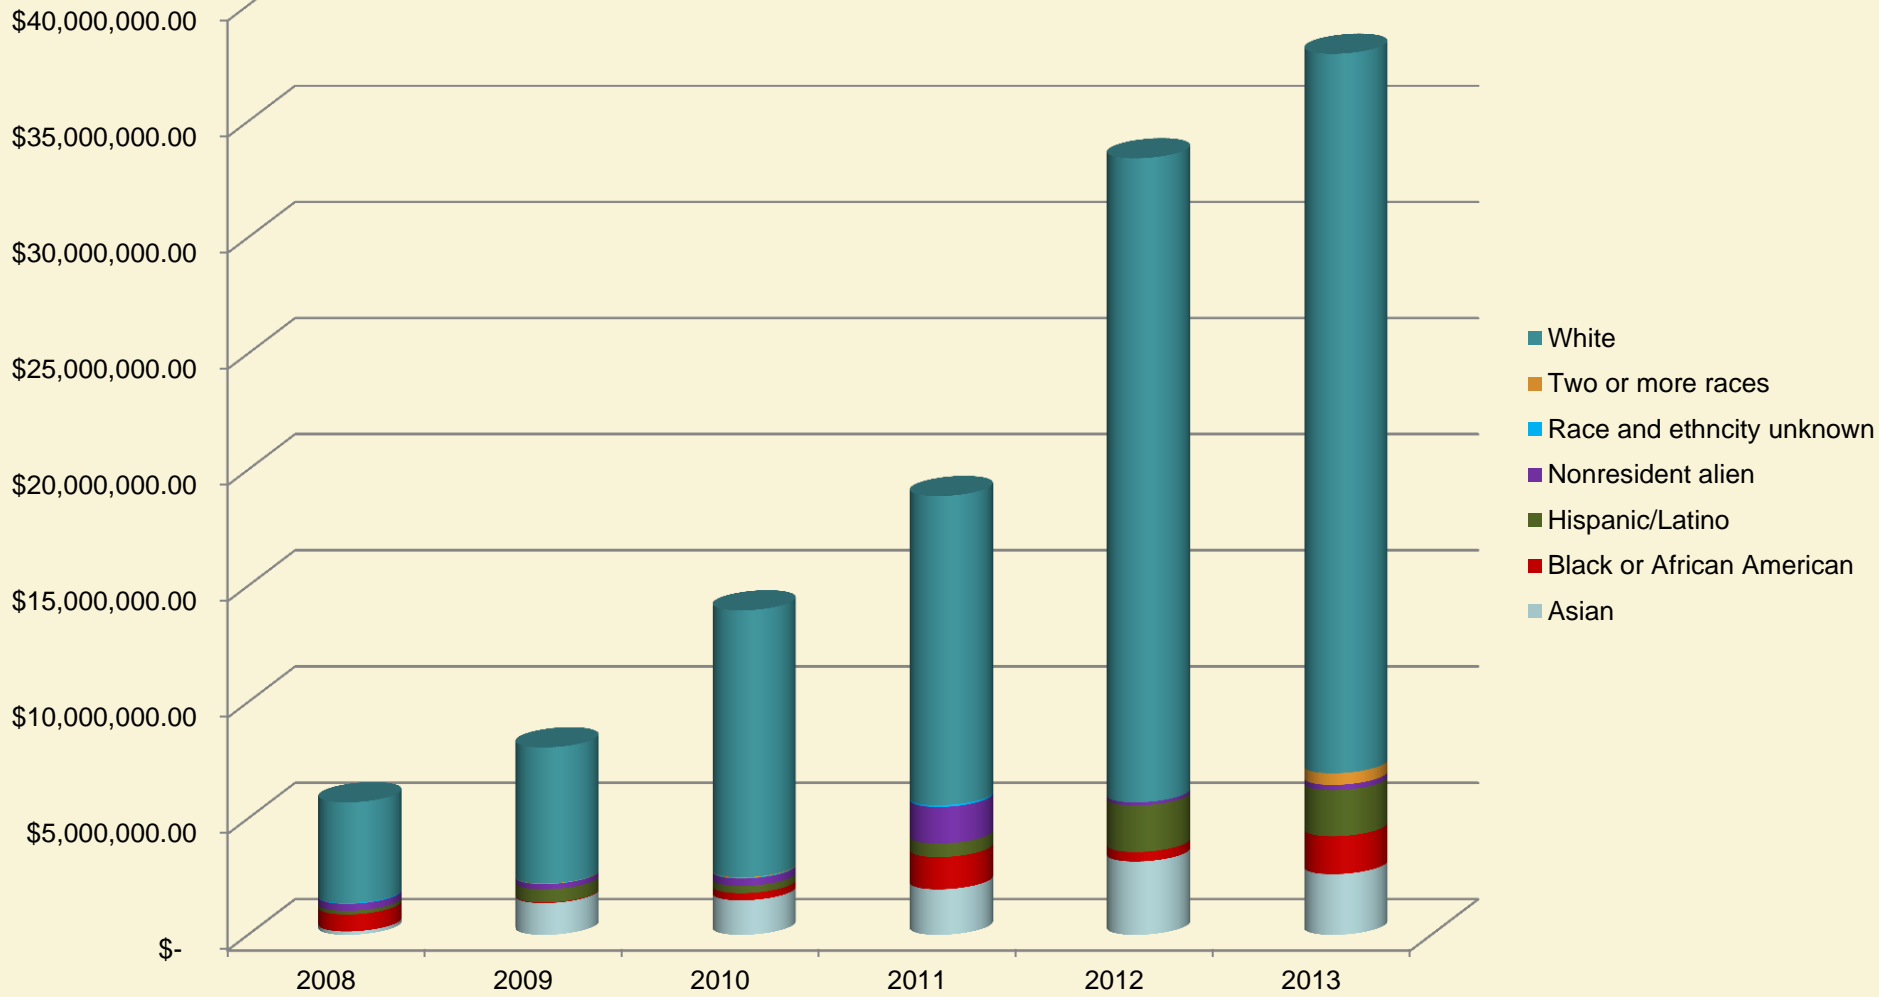

Faculty Statistics

Awards by Race/FY(Female)