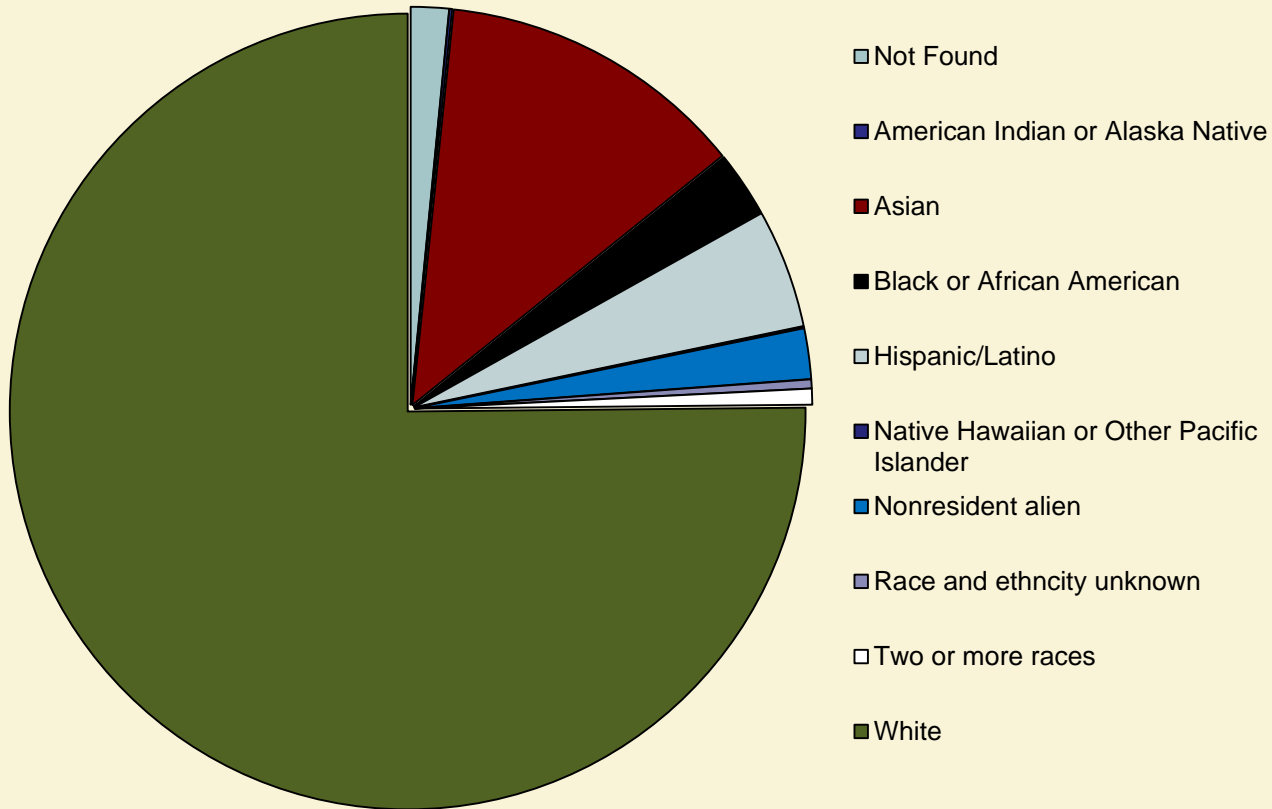

Faculty Statistics – cont.

Male

Female

Faculty Statistics – cont.

Combined

Faculty Statistics – cont.

	Total
Whites	2674
Non-Whites	743

	Non-Whites
Male	559
Female	243

Faculty Statistics – cont.

Non-Whites & Women	1535
Men Whites	1909

Faculty Statistics

Awards by Race/FY(Female)

Faculty Statistics

Awards by Race/FY(Female) diff chart